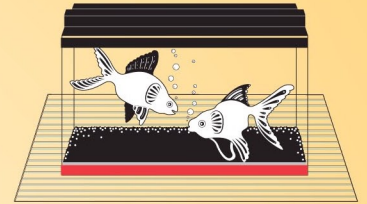

# Pet-mat™

- ▶ Protects your floor
- ▶ Keeps pet area tidy
- ▶ Easy to clean
- ▶ Resists mildew
- ▶ Dries quickly

**30" x 60"** - Easy cut to any size to fit under your pet's cage, crate, tub, mud room or...

...under the dog dish.

...under the fish tank.

...under the bird cage.

...under the litter box.