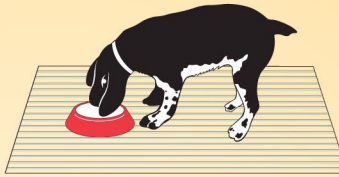

# Pet-mat™

- ▶ Protects your floor
- ▶ Keeps pet area tidy
- ▶ Easy to clean
- ▶ Resists mildew
- ▶ Dries quickly

**30" x 60"** - Easy cut to any size to fit under your pet's cage, crate, tub, mud room or...